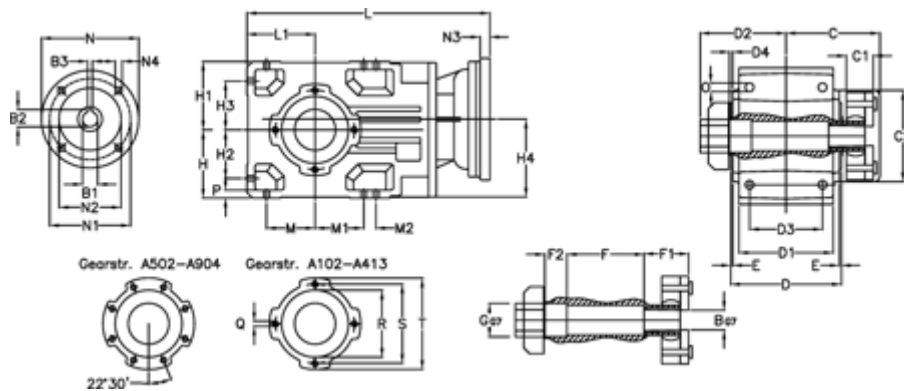

Article number: 29600105136220  
 Description: Bevel helical gearbox  
 A102QF30-51,3-P63B5

## Measures

B = 30	D1 = 95	F2 = 36	L = 282.5	N3 = -
B1 = 11	D2 = 90	G = 32	L1 = 70	N4 = M8x19
B2 = 12.8	D3 = 75	GA = 14,5 NM	M = 50.0	O = 9.5
B3 = 4	d4 = 4.5	H = 70	M1 = 50.0	P = 9
C = 101.5	Description = A102QF-xx-P63 B5	H1 = 70	M2 = -	Q = M8x12
C1 = 29	E = 3.0	H2 = 50.0	N = 140	R = 80
C2 = 83.0	F = 77.5	H3 = 50.0	N1 = 115	S = 100
D = 117	F1 = 36.0	H4 = 83.0	N2 = 95	T = 120